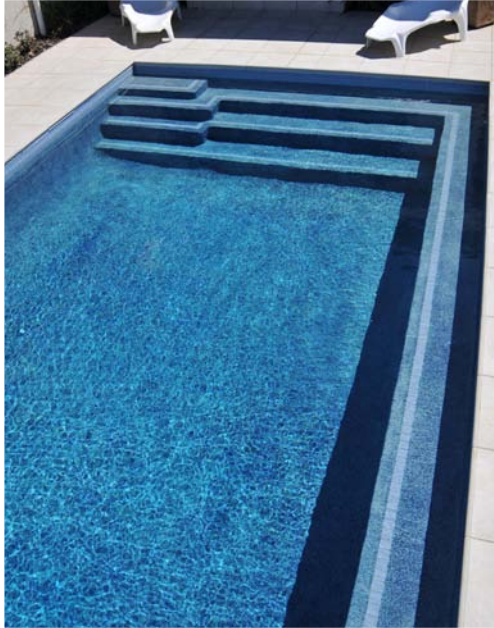

BeadCrete

Quick Guide:

- Cost competitive replacement for traditional exposed pebble finishes
- Strong and Durable
- Low maintenance
- Smooth textured finish
- Reflective surface enhances pool water appearance

Bora Bora

Le Meridian