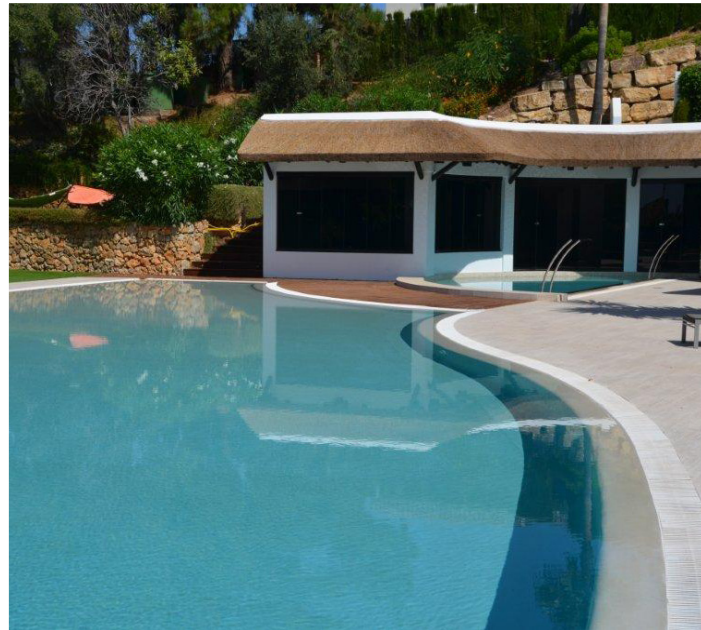

Le Meridian Flash