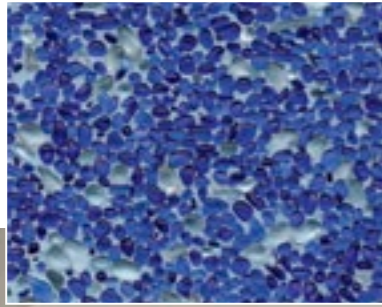

### BeadCrete Le Meridian Flash

The colours depicted are a guide only and Cemcrete recommends choosing colours from an actual on-site sample. Depth of water and exposure to sunlight might also affect the final colour.

BeadCrete Colour Range

Maldives Flash

Maldives

Le Meridian Flash

Le Meridian

Bora Bora

BeadCrete Maldives Flash

The colours depicted are a guide only and Cemcrete recommends choosing colours from an actual on-site sample. Depth of water and exposure to sunlight might also affect the final colour.

*Did you know*

The colour appearance of BeadCrete will change once water is added to the pool - the depth of water and exposure to sunlight will further effect the appearance of the BeadCrete colour.

BeadCrete Maldives Flash