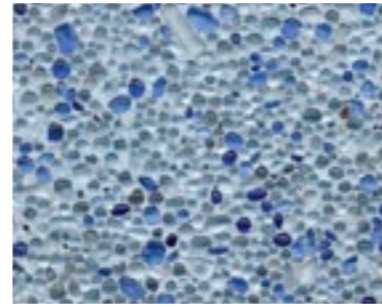

# BEADCRETE

Unique pool plaster containing glass beads

---

A unique glass beaded decorative pool plaster for use on reinforced concrete pool interiors. The pure glass beads in BeadCrete produce a reflective surface that enhances water sparkle.

### BeadCrete Le Meridian Flash

The colours depicted are a guide only and Cemcrete recommends choosing colours from an actual on-site sample. Depth of water and exposure to sunlight might also affect the final colour.

BeadCrete Colour Range

Maldives Flash

Maldives

Le Meridian Flash

Le Meridian

Bora Bora

BeadCrete Maldives Flash

The colours depicted are a guide only and Cemcrete recommends choosing colours from an actual on-site sample. Depth of water and exposure to sunlight might also affect the final colour.

*Did you know*

The colour appearance of BeadCrete will change once water is added to the pool - the depth of water and exposure to sunlight will further effect the appearance of the BeadCrete colour.

BeadCrete Maldives Flash