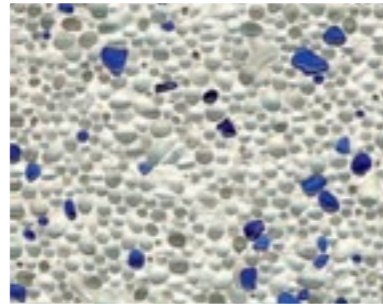

# BEADCRETE

Unique pool plaster containing glass beads

---

A unique glass beaded decorative pool plaster for use on reinforced concrete pool interiors. The pure glass beads in BeadCrete produce a reflective surface that enhances water sparkle.

### BeadCrete Le Meridian Flash

The colours depicted are a guide only and Cemcrete recommends choosing colours from an actual on-site sample. Depth of water and exposure to sunlight might also affect the final colour.

BeadCrete Colour Range

Maldives Flash

Maldives

Le Meridian Flash

Le Meridian

Bora Bora

BeadCrete Maldives Flash

The colours depicted are a guide only and Cemcrete recommends choosing colours from an actual on-site sample. Depth of water and exposure to sunlight might also affect the final colour.