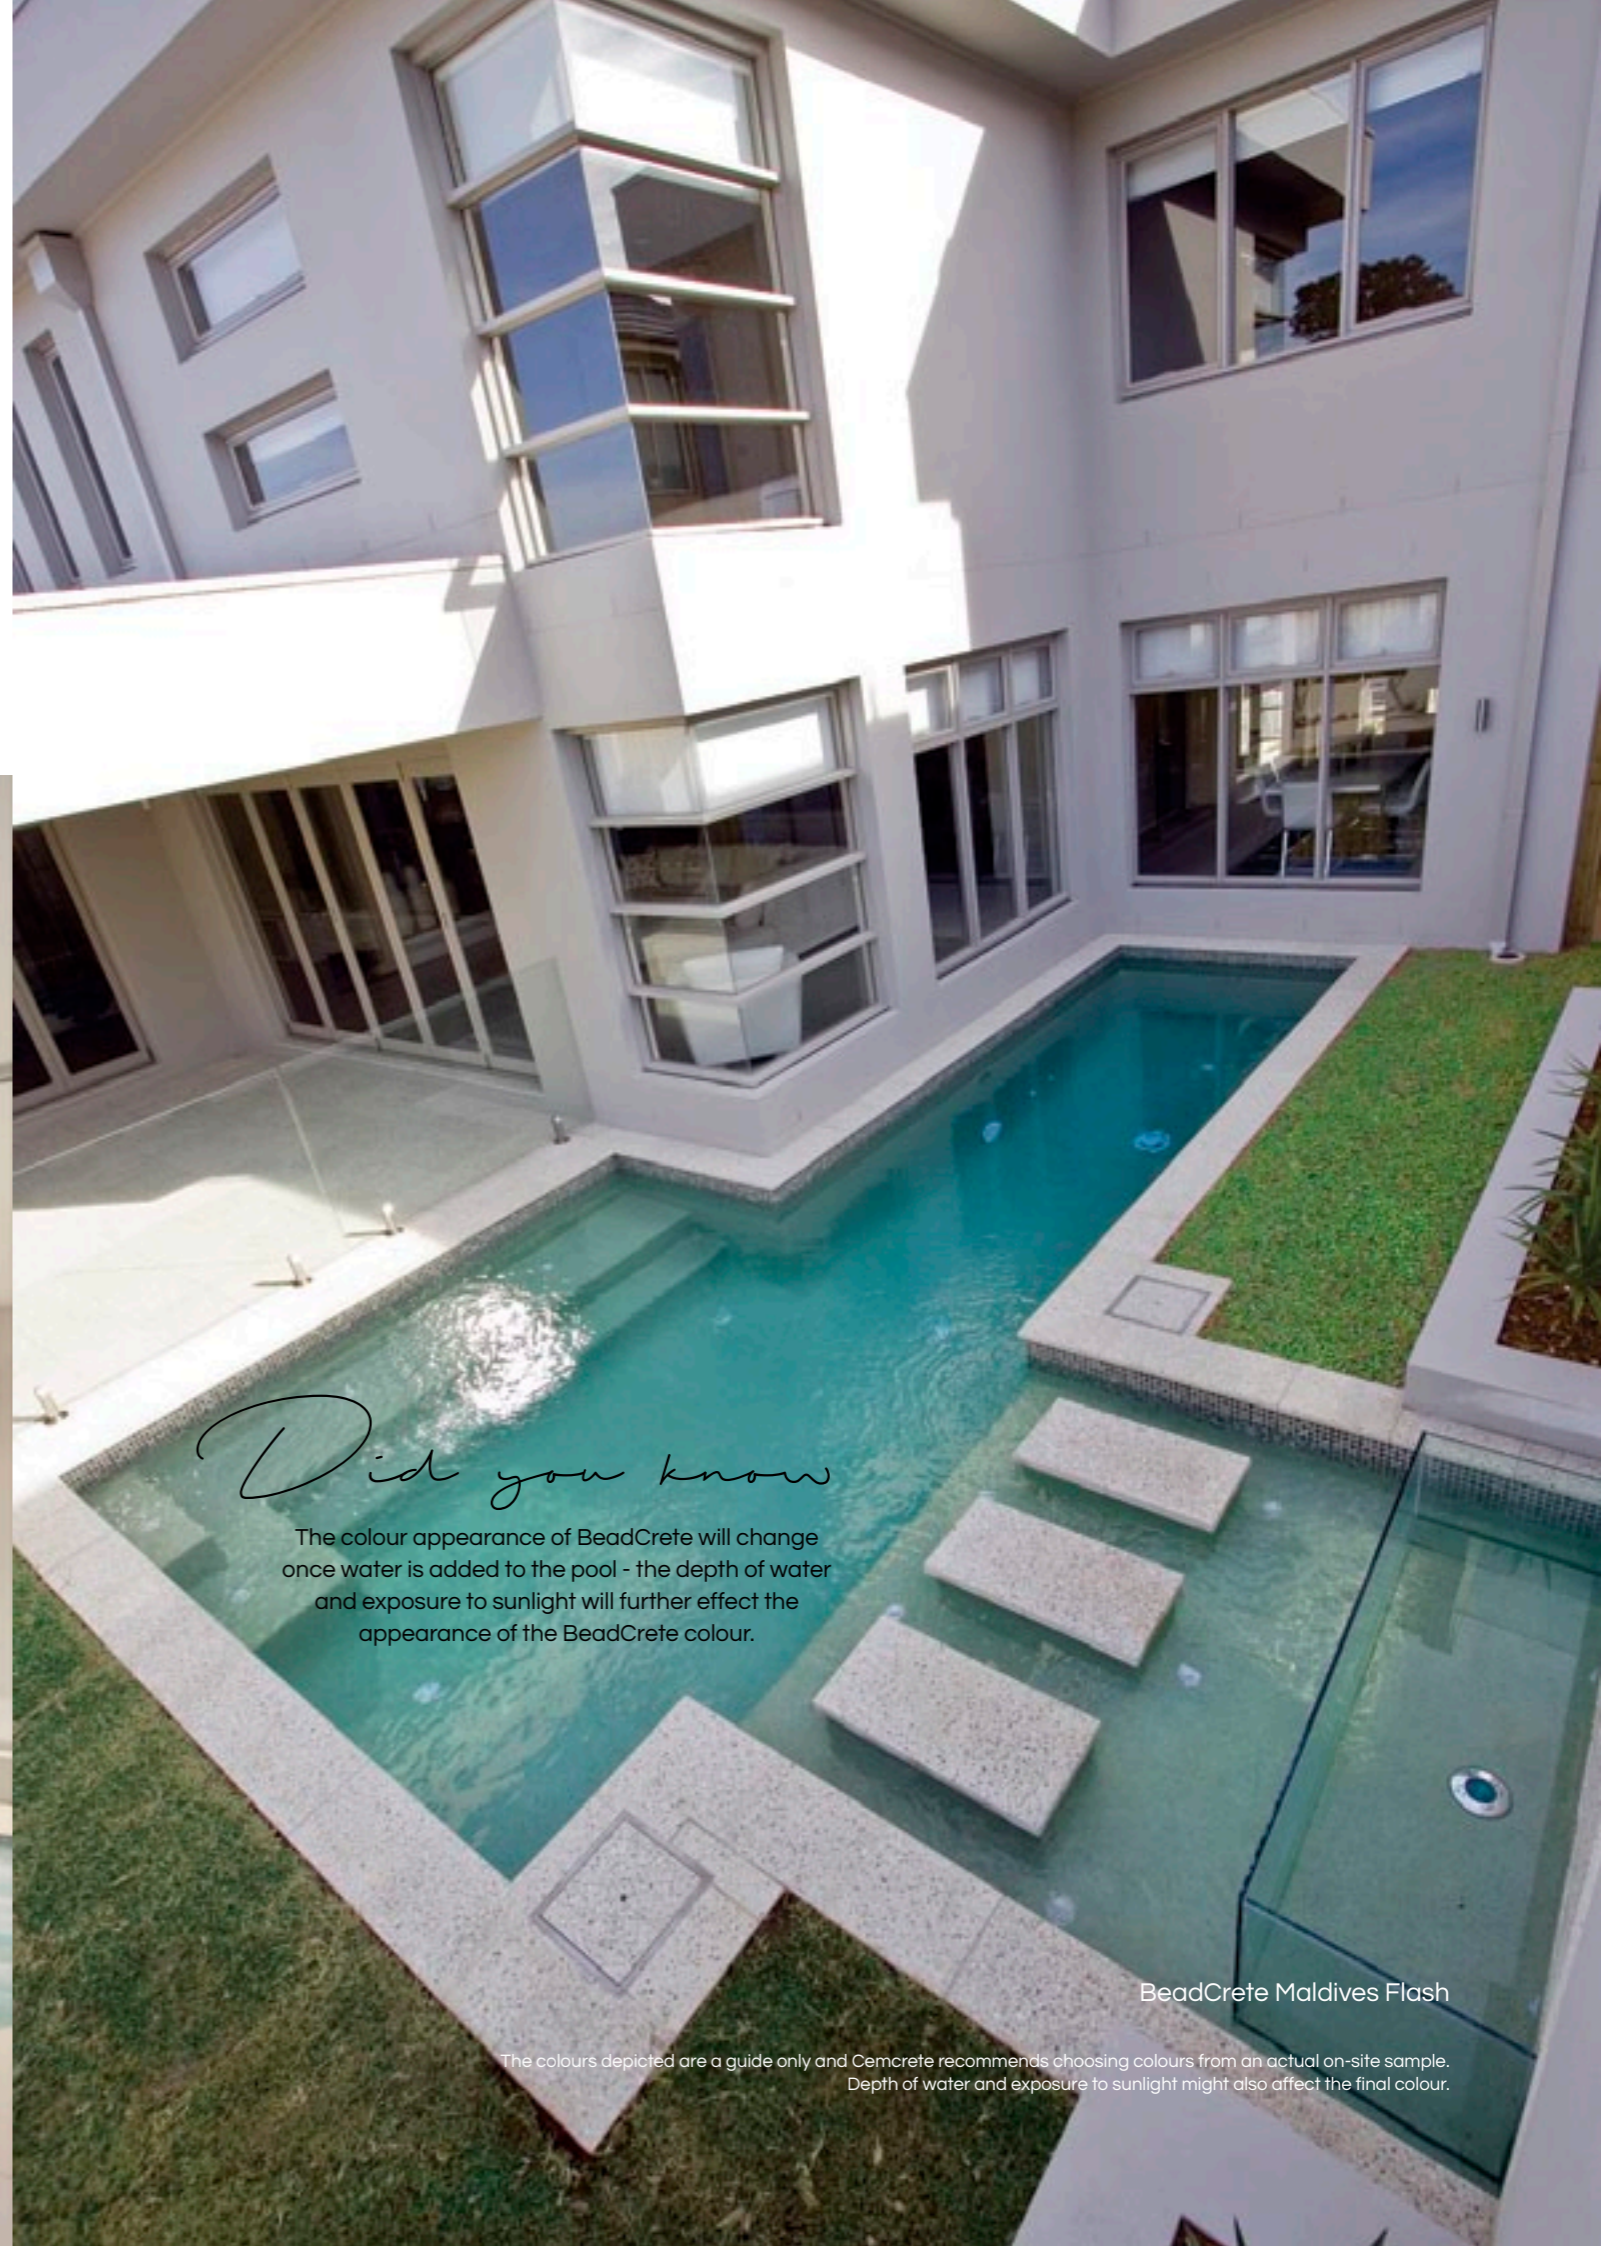

Did you know

The colour appearance of BeadCrete will change once water is added to the pool - the depth of water and exposure to sunlight will further effect the appearance of the BeadCrete colour.

BeadCrete Maldives Flash

The colours depicted are a guide only and Cemcrete recommends choosing colours from an actual on-site sample. Depth of water and exposure to sunlight might also affect the final colour.