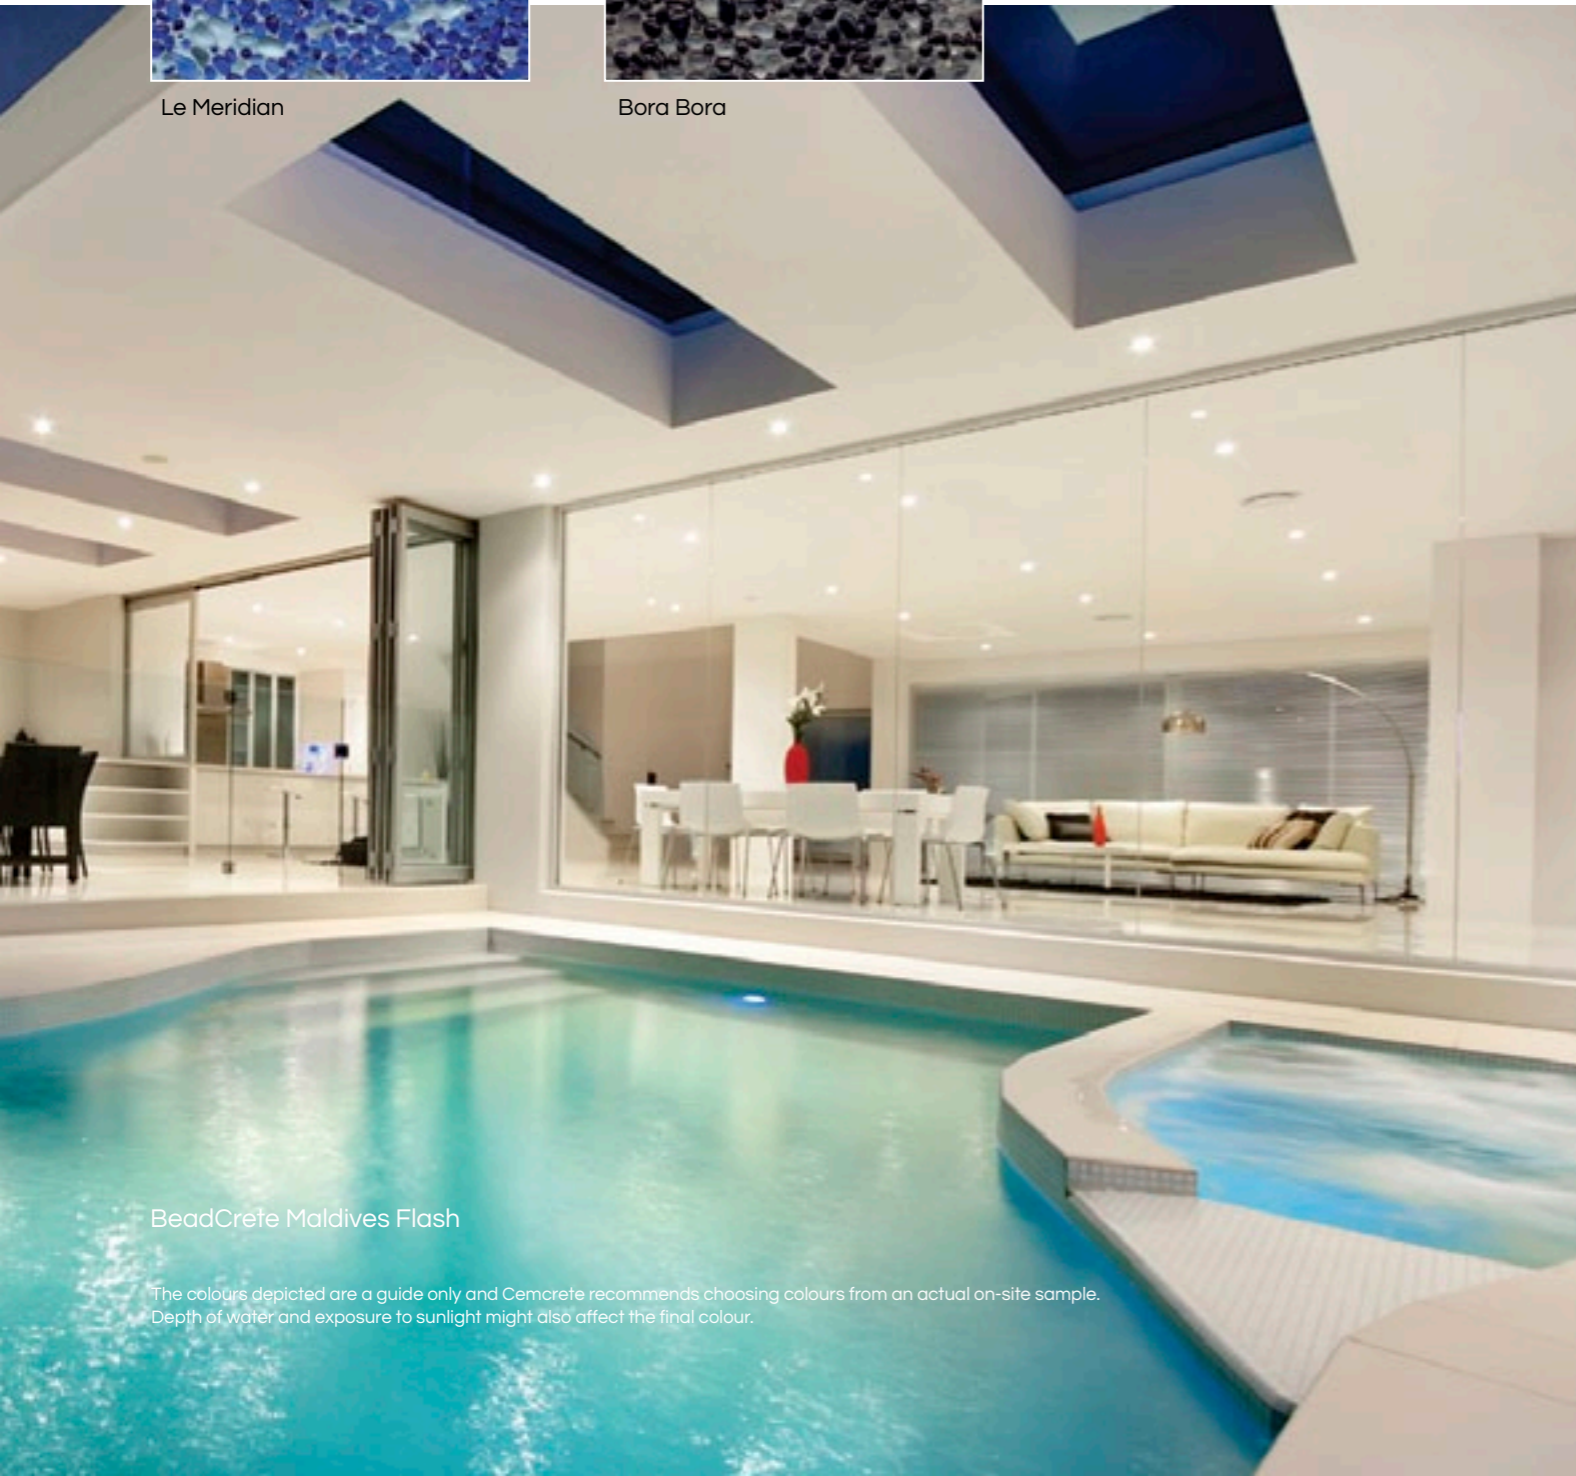

BeadCrete Maldives Flash

The colours depicted are a guide only and Cemcrete recommends choosing colours from an actual on-site sample. Depth of water and exposure to sunlight might also affect the final colour.